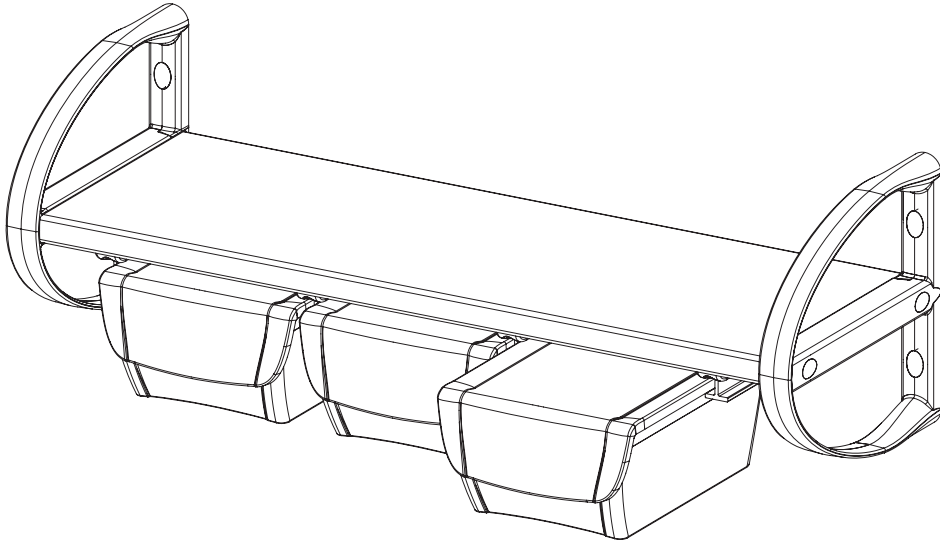

TOOMAX[®]

WallBox DIY 62 One

Art. 744 cm 61x21,5x22h | in 24x8x8,5h

A

PZ / PCS 1

B

PZ / PCS 2

C